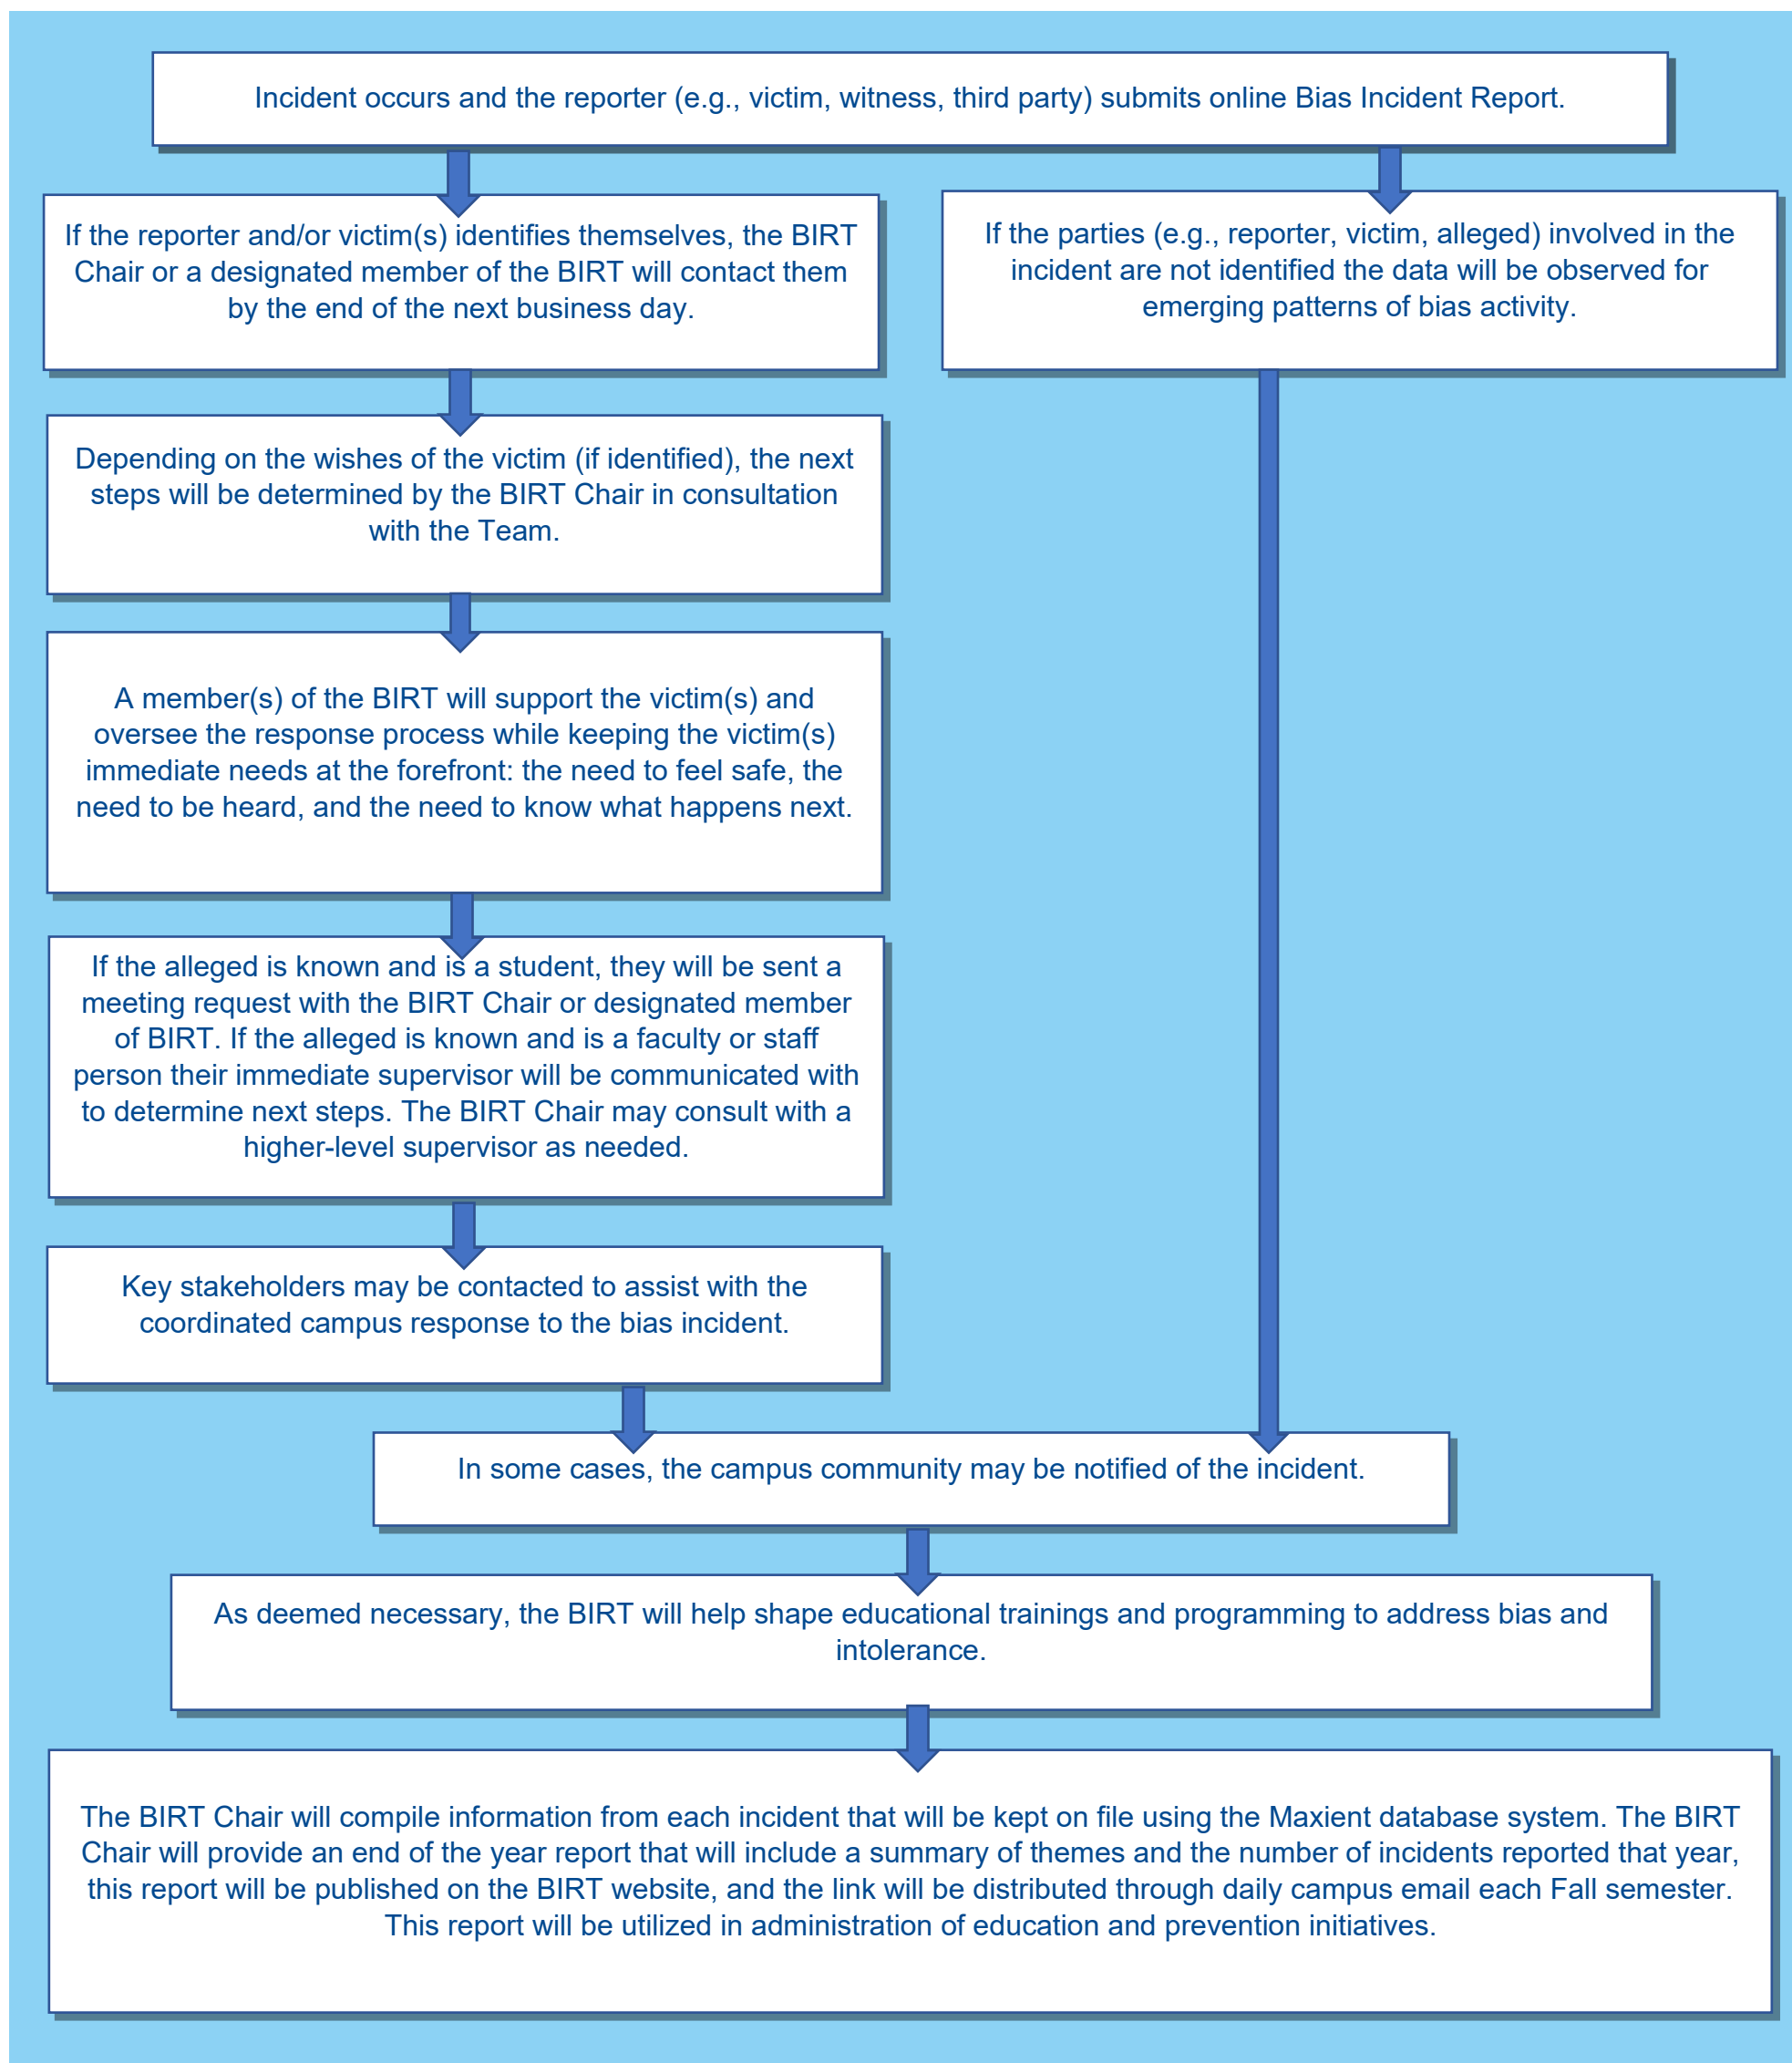

Bias Incident Response Team (BIRT)

Protocol for Responding to Reported Incidents

Bias Incident Response Team
(BIRT) Page

<https://www.uwstout.edu/life-stout/student-services/dean-students/bias-incident-reporting>

Incident Report

https://cm.maxient.com/reportingform.php?UnivofWisconsinStout&layout_id=3