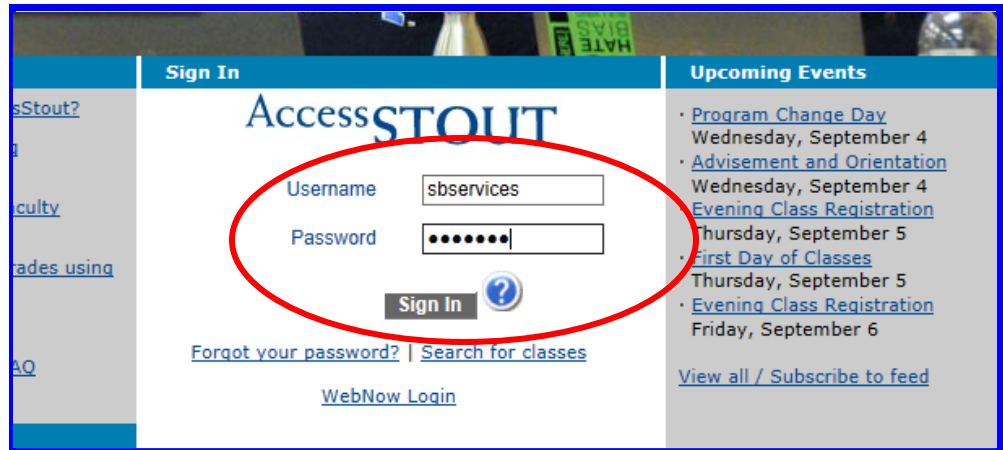

Log Into Access Stout To View Your Account

1 Go to UW Stout home page at <http://www.uwstout.edu/>
Select Logins at upper right

2 Click on Access Stout

Log Into Access Stout To View your Account

3 Log into Access Stout with your User Name and Password, then click on Sign In

4 Select Self Service

5 Select Student Center