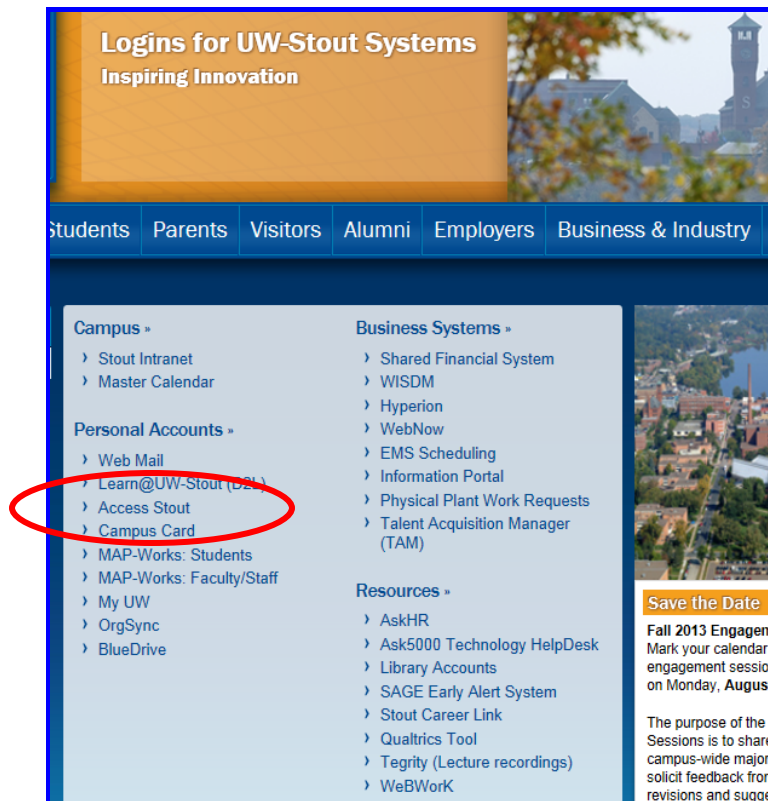

Log Into Access Stout To View Your Account

1 Go to UW Stout home page at <http://www.uwstout.edu/>
Select Logins at upper right

2 Click on Access Stout

Log Into Access Stout To View your Account

3 Log into Access Stout with your User Name and Password, then click on Sign In

4 Select Self Service

5 Select Student Center