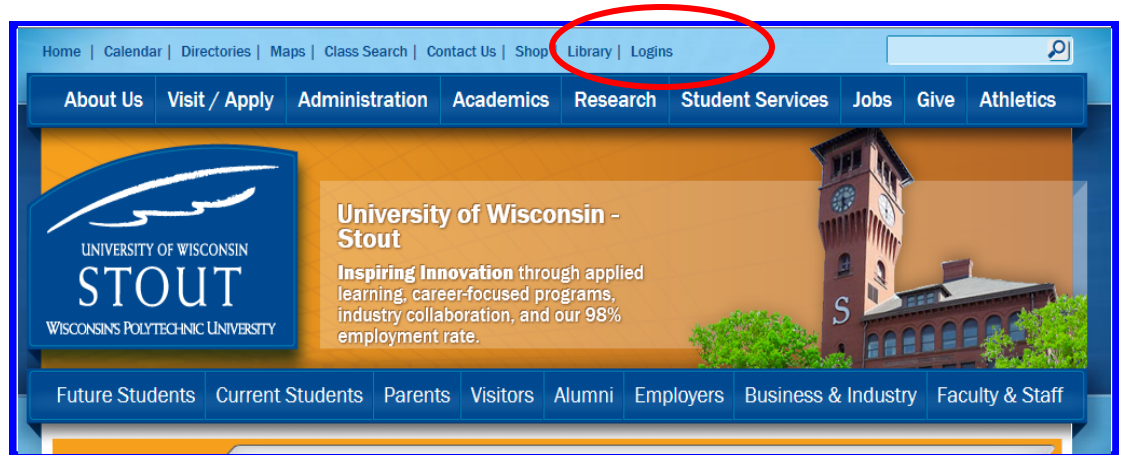

Log Into Access Stout To View Your Account

1 Go to UW Stout home page at <http://www.uwstout.edu/>
Select Logins at upper right

2 Click on Access Stout

Log Into Access Stout To View your Account

3 Log into Access Stout with your User Name and Password, then click on Sign In

4 Select Self Service

5 Select Student Center