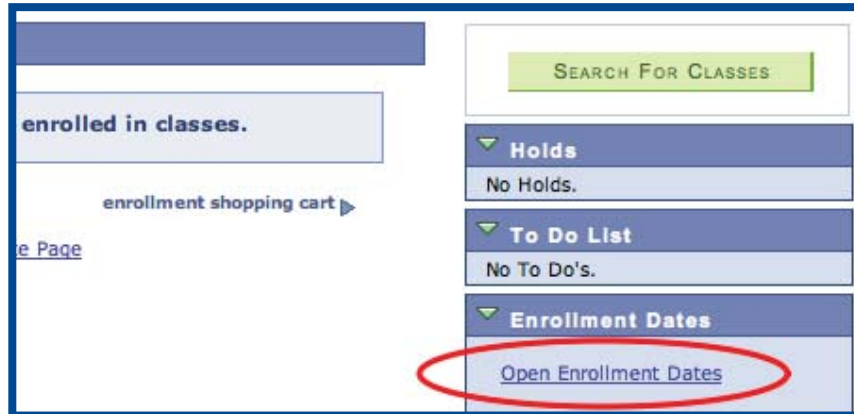

Self Service

2

Select
Self Service

Select **Student Center**.

AccessSTOUT

Favorites Main Menu > Self Service

Main Menu >

Self Service

Navigate to your self service information and activities.

Student Center

Use the student center to manage school related activities.

3

Select
Student Center

Find Your Enrollment Date and Time

4

Select
Open Enrollment

Within the category **Enrollment Dates**, select **Open Enrollment Dates**.

5

View
Enrollment
Appointment

Find your enrollment date in the right hand column, as seen below.
NOTE: To view enrollment dates for a different term, proceed to step 6.