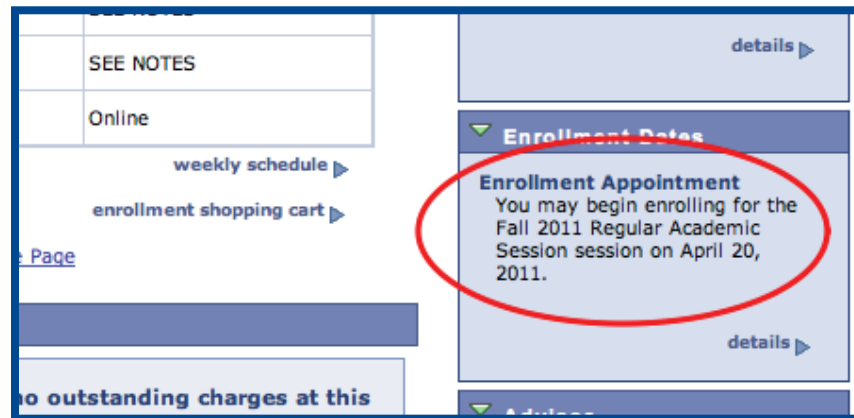

Navigate to your self service information and activities.

Student Center

Use the student center to manage school related activities.

3

Select
Student Center

Find Your Enrollment Date and Time

4

Select
Open Enrollment

Within the category **Enrollment Dates**, select **Open Enrollment Dates**.

5

View
Enrollment
Appointment

Find your enrollment date in the right hand column, as seen below.
NOTE: To view enrollment dates for a different term, proceed to step 6.