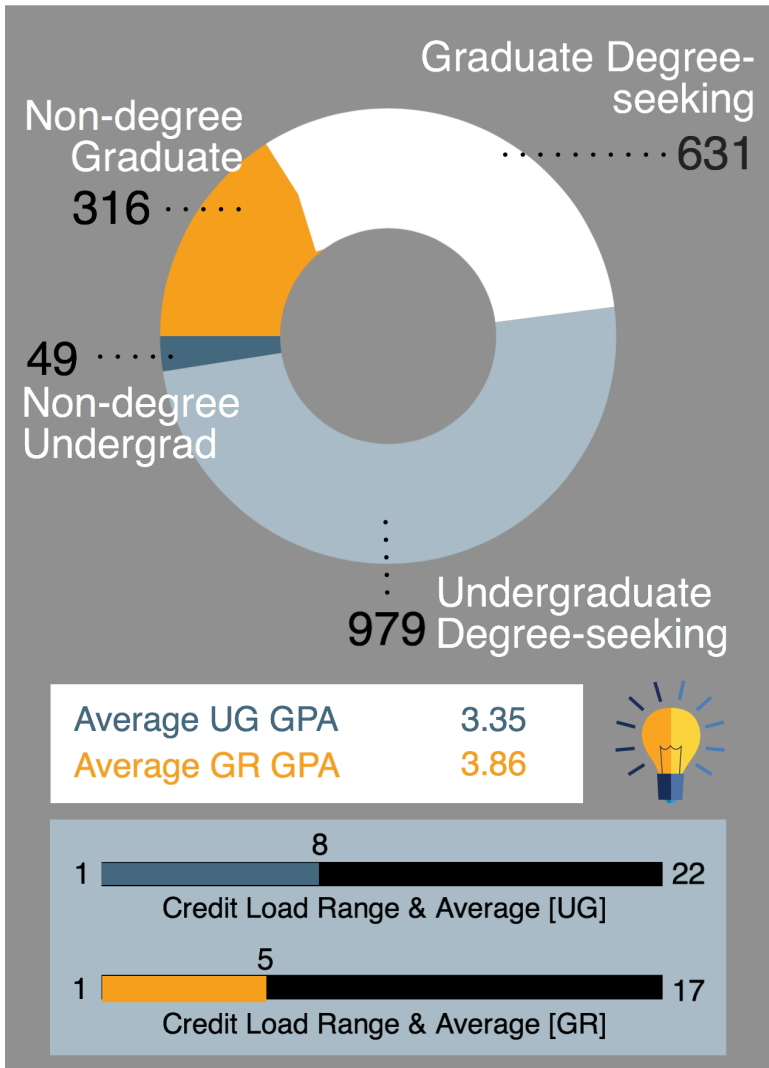

UW Stout Online Fall 2016 | [10th Day] Student Data

This fall, there were 1975 students enrolled in courses from 49 states and 20 countries in UW Stout's Customized Instruction courses and programs.

Gender Representation F: 1111 | M: 862 | U: 2

Age Representation

- Average Age 35.9
- Age Range 19-70
- Median Age 34.5
- Standard Deviation 10

Ethnic Representation

Programs Offered

15
Undergraduate Degree Programs

16
Graduate Degree Programs

21
UG and GR Certificates